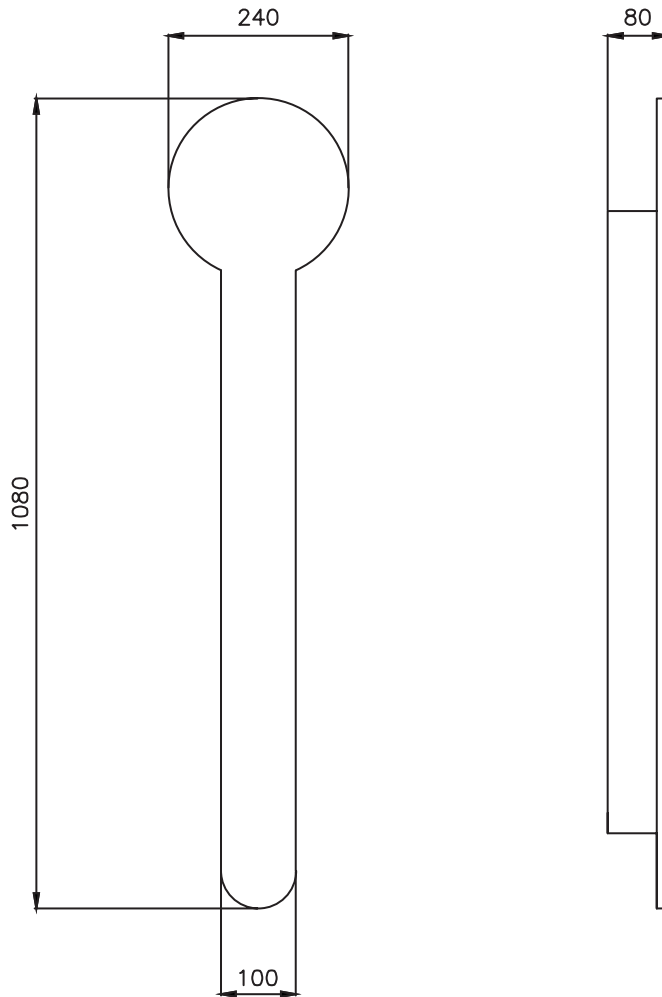

# TORRE

COMPLEMENTO RISCALDANTE  
ELECTRIC HEATERS

POWER	WEIGHT
100 WATT	5 KG.